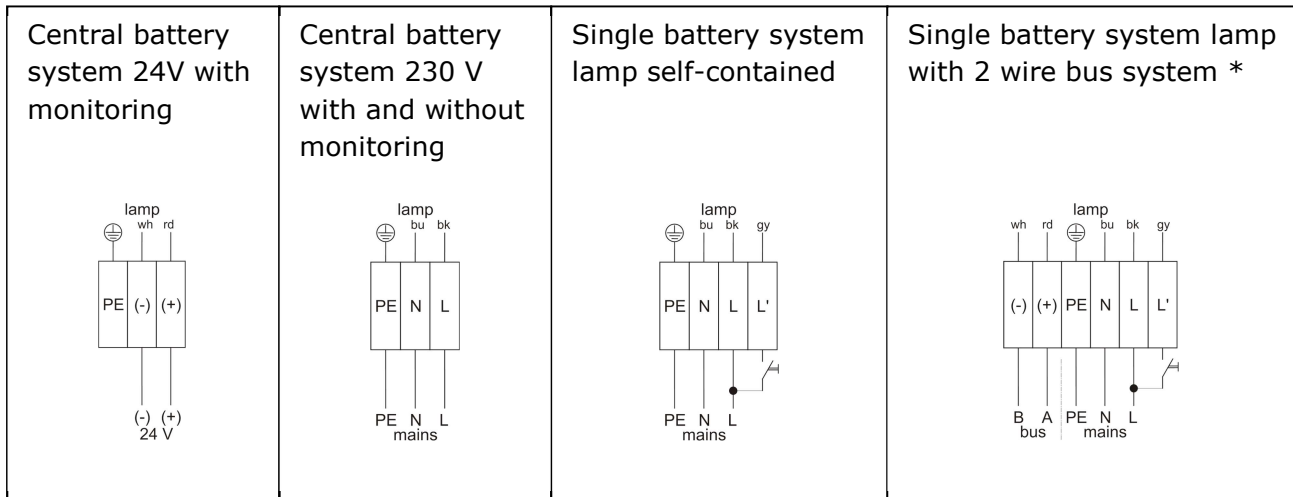

Emergency Exit Sign Lighting

Version „SIGMA“

Installation instruction

1 Mounting Lamp on the wall or the ceiling

Type of mounting	Mounting	Dimension Base plate
<p>Wall mounted/ Surface mounted/ Cable mounted</p>	<ol style="list-style-type: none"> Fix the base plate to the ceiling/wall with 2 suitable screws (d = 4 mm). In practice, the cable exit is possible in the entire area below the mounting plate base (200 x 60 mm²). Ideally, the cable exit of the wall / ceiling is located in the area of the cable entry opening of the lamp centre (25 x 40 mm²), 92.5 mm to the left. Then wire the base plate. The terminal enables through-wiring from lamp to lamp with a maximum cross-section of 2.5 mm². Fit the lamp onto the base plate. Place the lamp straight on the base plate, press the spring bolts in the base plate with both index fingers simultaneously and carefully press the lamp until the spring bolts engage in the holes provided. * Adjust cable length by means of the cable stoppers. The cables are set to maximum length on delivery and can be inserted approx. 5 cm into the lamp housing * For cable mounted lamps only. 	

3 Pin assignment terminal of lamp

* Note: Record place of lamp and sequence of barcode at single battery system with monitoring or remove barcode sticker from control gear and store
 Example: Staircase 1th floor
 5502110209230028

4 Addressing

* Only required for battery systems with monitoring single lamps (Central battery system 24 V / 230 V with monitoring, clause 3)

Causes for flashing light sources (LED)

- Invalid address (0 or >20)
 - Set valid address
 - Following, power off short time
- Calibration note is set
 - Put lamp in DC – mode or
 - Run calibration at central battery system