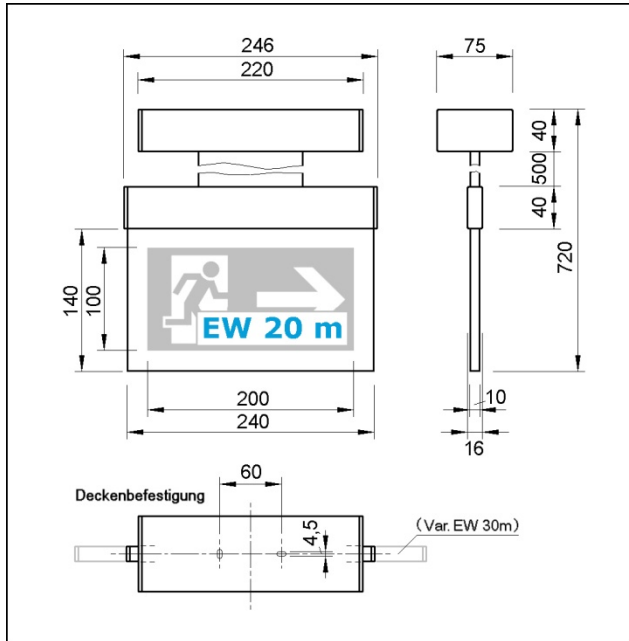

### Specification

Version	SIGMA	
Recognition distance	20 m / 30 m	
Mounting	Pendant suspended	
Light source	5 x 0,4 W LED / 10 x 0,4 W LED	
Power	24 V with monitoring single lamps	2,5 VA / 5,0 VA
	230 V with monitoring single lamps	4,0 VA / 8,0 VA
	230 V without monitoring single lamps	3,5 VA / 7,5 VA
Ambient temperature	-10 °C - +40 °C	
IP class	IP 40	
Protection class	I für 230 V, III for 24 V	
Housing	Aluminium profile, steel sheet coloured	
Weight	ca. 0,9 kg / 1,1 kg	
Dimension (l x w x h) (20 m/30 m)	720 x 246 x 75 mm / 770 x 346 x 75 mm	
	Standard pendulum length max. 500 mm 500 mm	
Pictogram	Pictogram set according to DIN 4844 ( ← / ↓ / → )	
Luminance	Limit of luminance of 500 cd/m <sup>2</sup> according to DIN 4844-1 is clearly exceeded in mains operation. The luminance in emergency operation is higher than required by DIN EN 1838.	
Terminal	WAGO Lighting connector 2,5 mm <sup>2</sup>	
Special option	Special pictograms optionally	

### Order information

		X = Standard: Alu natural	Special colour: Y = RAL colour
24 V with monitoring single lamps	20 m	741430 - SI/Z-24/20/X/P	741480 - SI/Z-24/20/Z/P/RAL
	30 m	741530 - SI/Z-24/30/X/P	741580 - SI/Z-24/30/Z/P/RAL
230 V with monitoring single lamps	20 m	741330 - SI/Z/20/X/P/08	741380 - SI/Z/20/Z/P/08/RAL
	30 m	742330 - SI/Z/30/X/P/08	742380 - SI/Z/30/Z/P/08/RAL
230 V without monitoring single lamps	20 m	741130 - SI/Z/20/X/P/N	741180 - SI/Z/20/Z/P/N/RAL
	30 m	742130 - SI/Z/30/X/P/N	742180 - SI/Z/30/Z/P/N/RAL

## Dimension