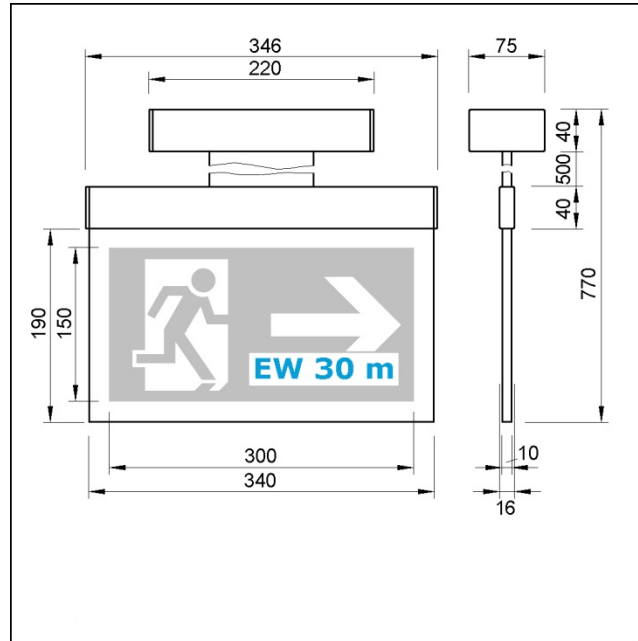

### Emergency Exit Sign Lighting Version „SIGMA“

**Pendant suspension lamp  
Central battery system**

Recognition distance:

- 20 m
- 30 m

### Specification

Version	SIGMA	
Recognition distance	20 m / 30 m	
Mounting	Pendant suspended	
Light source	5 x 0,4 W LED / 10 x 0,4 W LED	
Power	24 V with monitoring single lamps	2,5 VA / 5,0 VA
	230 V with monitoring single lamps	4,0 VA / 8,0 VA
	230 V without monitoring single lamps	3,5 VA / 7,5 VA
Ambient temperature	-10 °C - +40 °C	
IP class	IP 40	
Protection class	I für 230 V, III for 24 V	
Housing	Aluminium profile, steel sheet coloured	
Weight	ca. 0,9 kg / 1,1 kg	
Dimension (l x w x h) (20 m/30 m)	720 x 246 x 75 mm / 770 x 346 x 75 mm	
	Standard pendulum length max. 500 mm 500 mm	
Pictogram	Pictogram set according to DIN 4844 ( ← / ↓ / → )	
Luminance	Limit of luminance of 500 cd/m <sup>2</sup> according to DIN 4844-1 is clearly exceeded in mains operation. The luminance in emergency operation is higher than required by DIN EN 1838.	
Terminal	WAGO Lighting connector 2,5 mm <sup>2</sup>	
Special option	Special pictograms optionally	

## Dimension